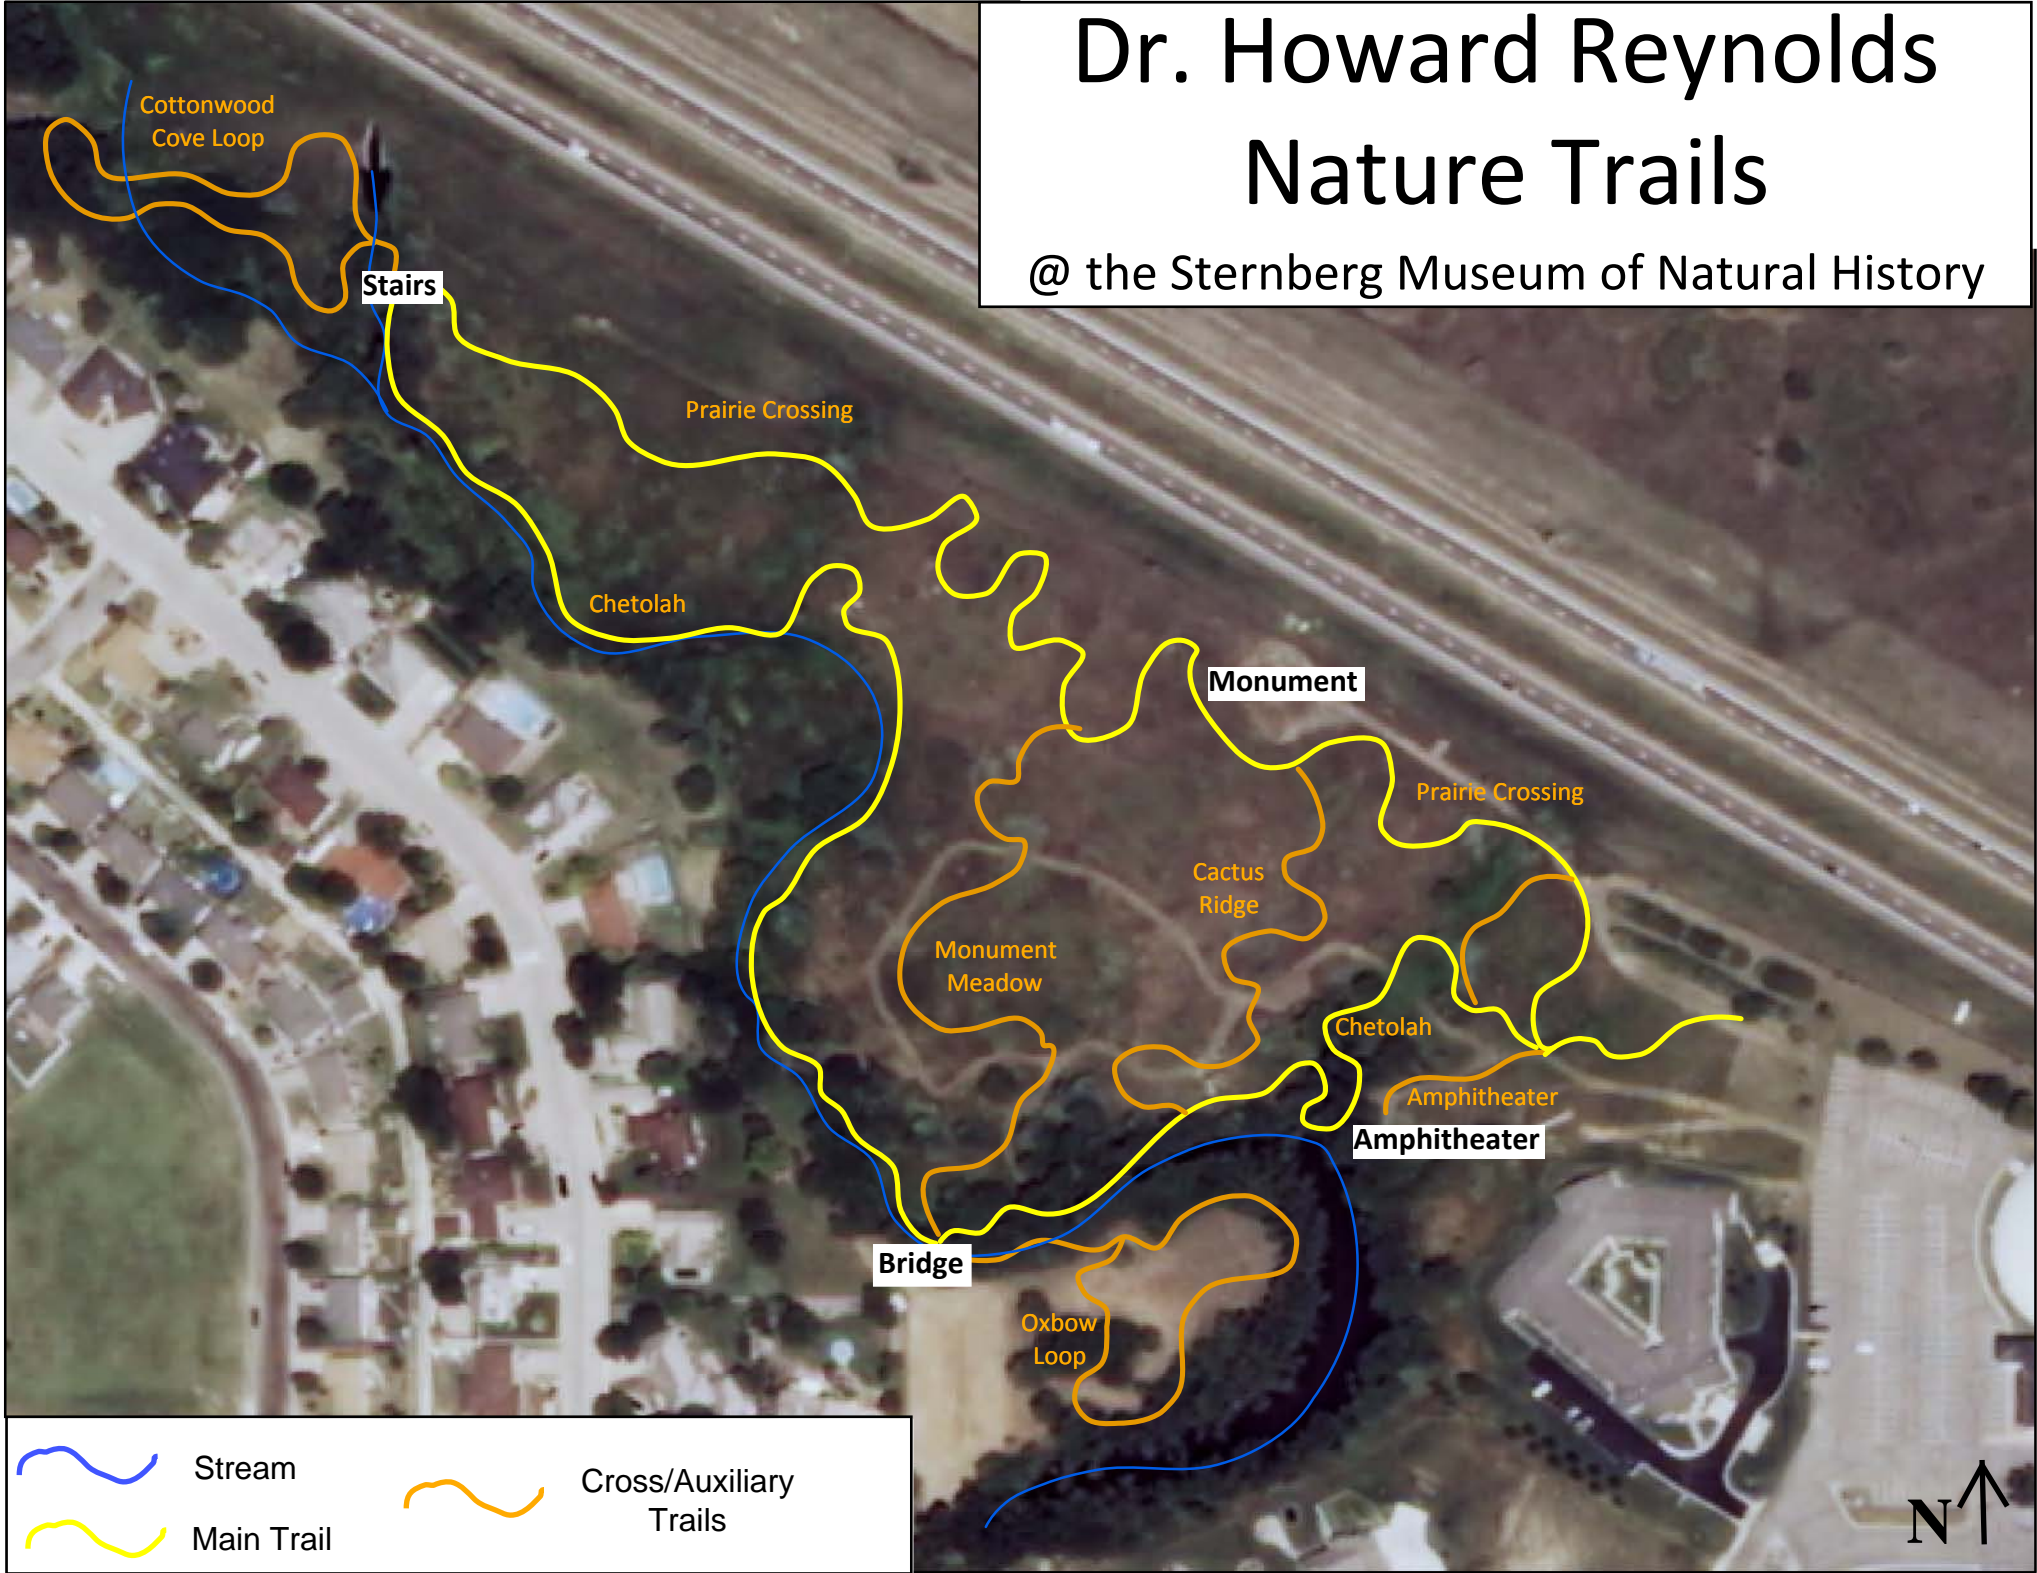

Dr. Howard Reynolds Nature Trails

@ the Sternberg Museum of Natural History

Stream

Main Trail

Cross/Auxiliary
Trails